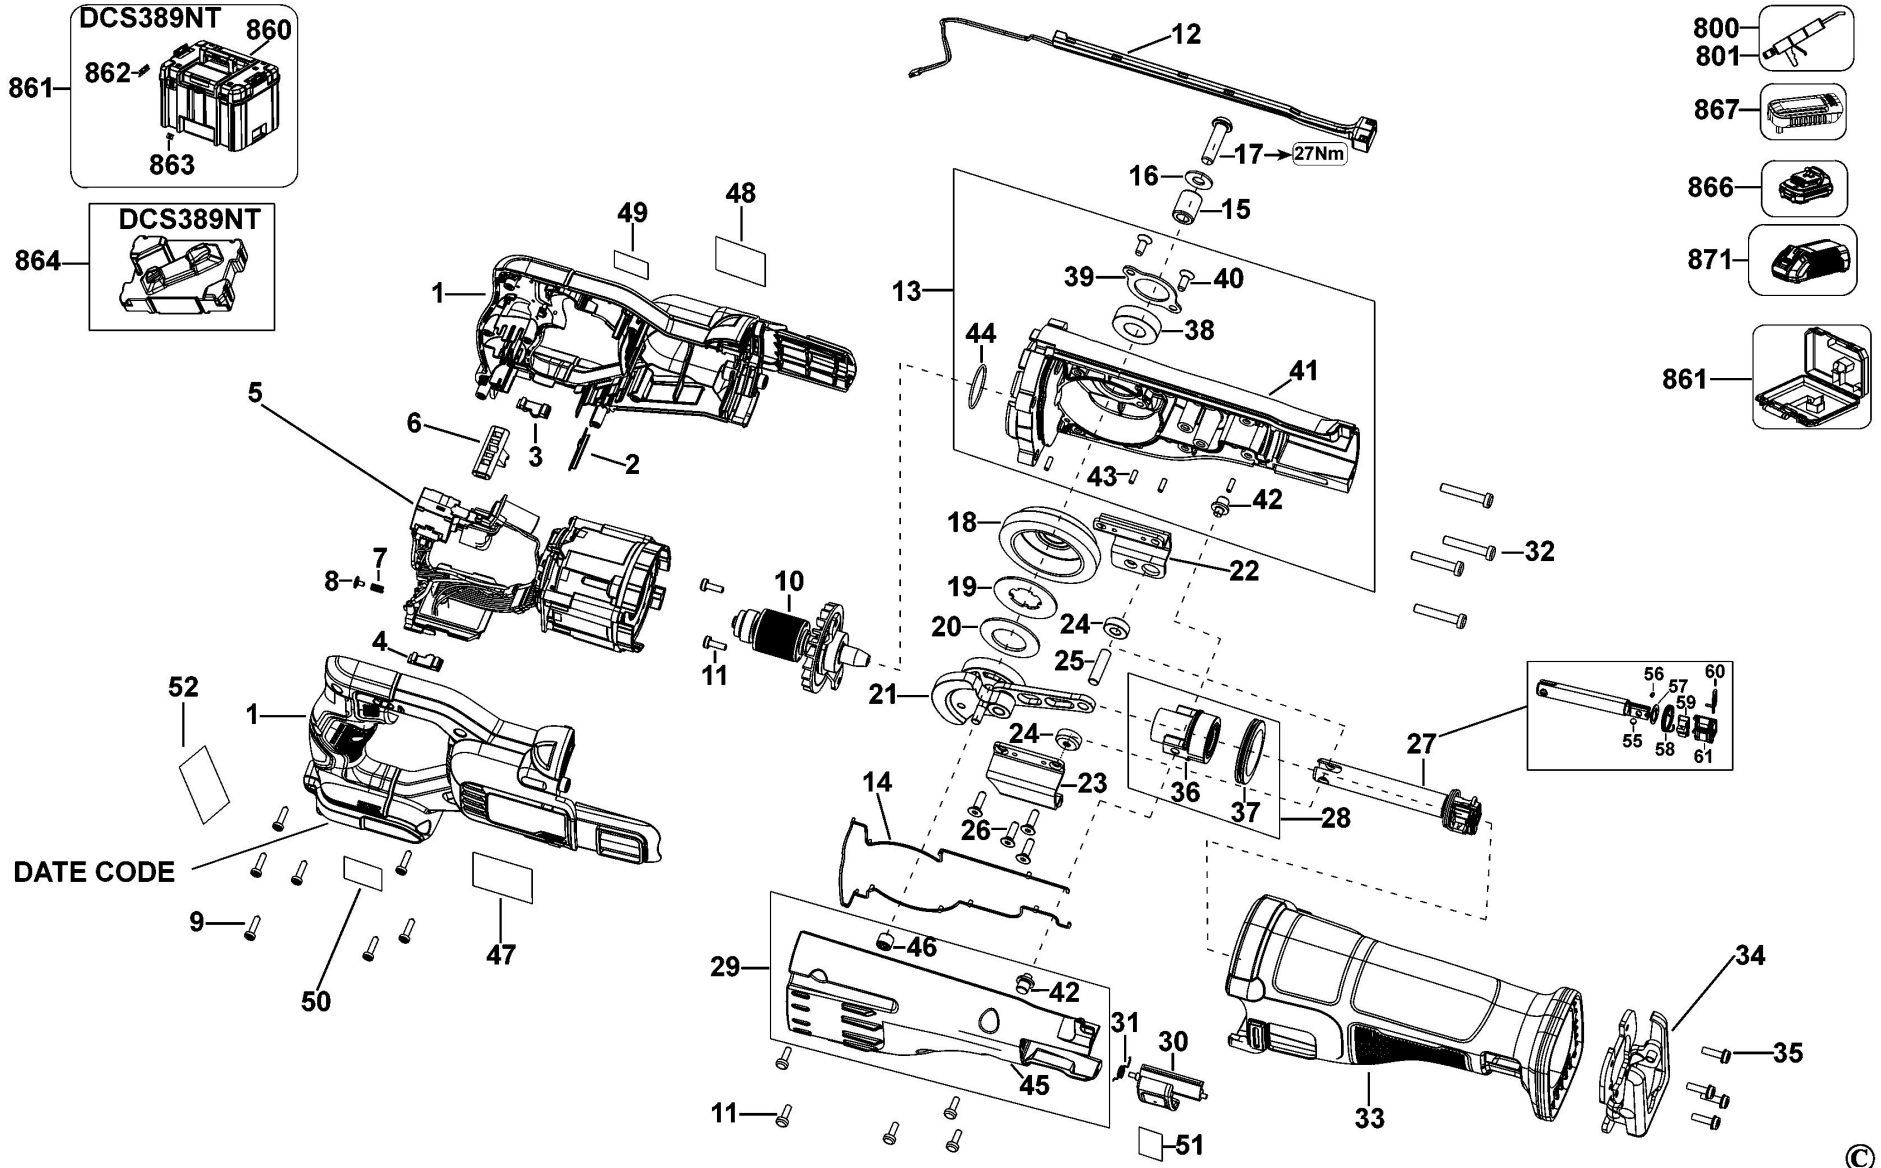

DCS389 CORDLESS RECIPROCATING SAW 1

Parts List DCS389 CORDLESS RECIPROCATING SAW 1

Item	Part Number	Qty	Part Description	General Description	Other Info	Repair Inst	Markets
1	N456253	1	CLAMSHELL SET			No	QW
2	N466021	1	PLATE			No	QW
3	N728012	1	INSERT			No	QW
4	N728013	1	INSERT			No	QW
5	N776393	1	MOTOR & SWITCH SA			No	QW
6	N425240	1	BUTTON LOCK-OFF			No	QW
7	N461735	1	SPRING			No	QW
8	N122099	1	BLOCK			No	QW
9	330019-03	7	SCREW			No	QW
10	N548542	1	ROTOR SA			No	QW
11	330045-45	7	SCREW			No	QW
12	N469234	1	LED LIGHT			No	QW
13	N463923	1	GEARCASE SA			No	QW
14	N451939	1	GASKET			No	QW
15	N410605	1	BEARING			No	QW
16	N431139	1	WASHER			No	QW
17	N410607	1	SCREW			No	QW
18	N463922	1	GEAR			No	QW
19	N410604	1	WASHER SPECIAL			No	QW
20	N410595	1	WASHER			No	QW
21	N463918	1	CRANKSHAFT			No	QW
22	N451098	1	GUIDE			No	QW
23	N451099	1	GUIDE			No	QW
24	N410597	2	ROLLER			No	QW
25	N422091	1	PIN			No	QW
26	N465031	4	SCREW			No	QW
27	N463921	1	SHAFT SA			No	QW
28	N469236	1	BUSHING			No	QW
29	N463925	1	GEARCASE COVER SA			No	QW
30	N450135	1	LEVER RELEASE			No	QW
31	N455745	1	SPRING			No	QW
32	330019-21	4	SCREW.TEMP			No	QW